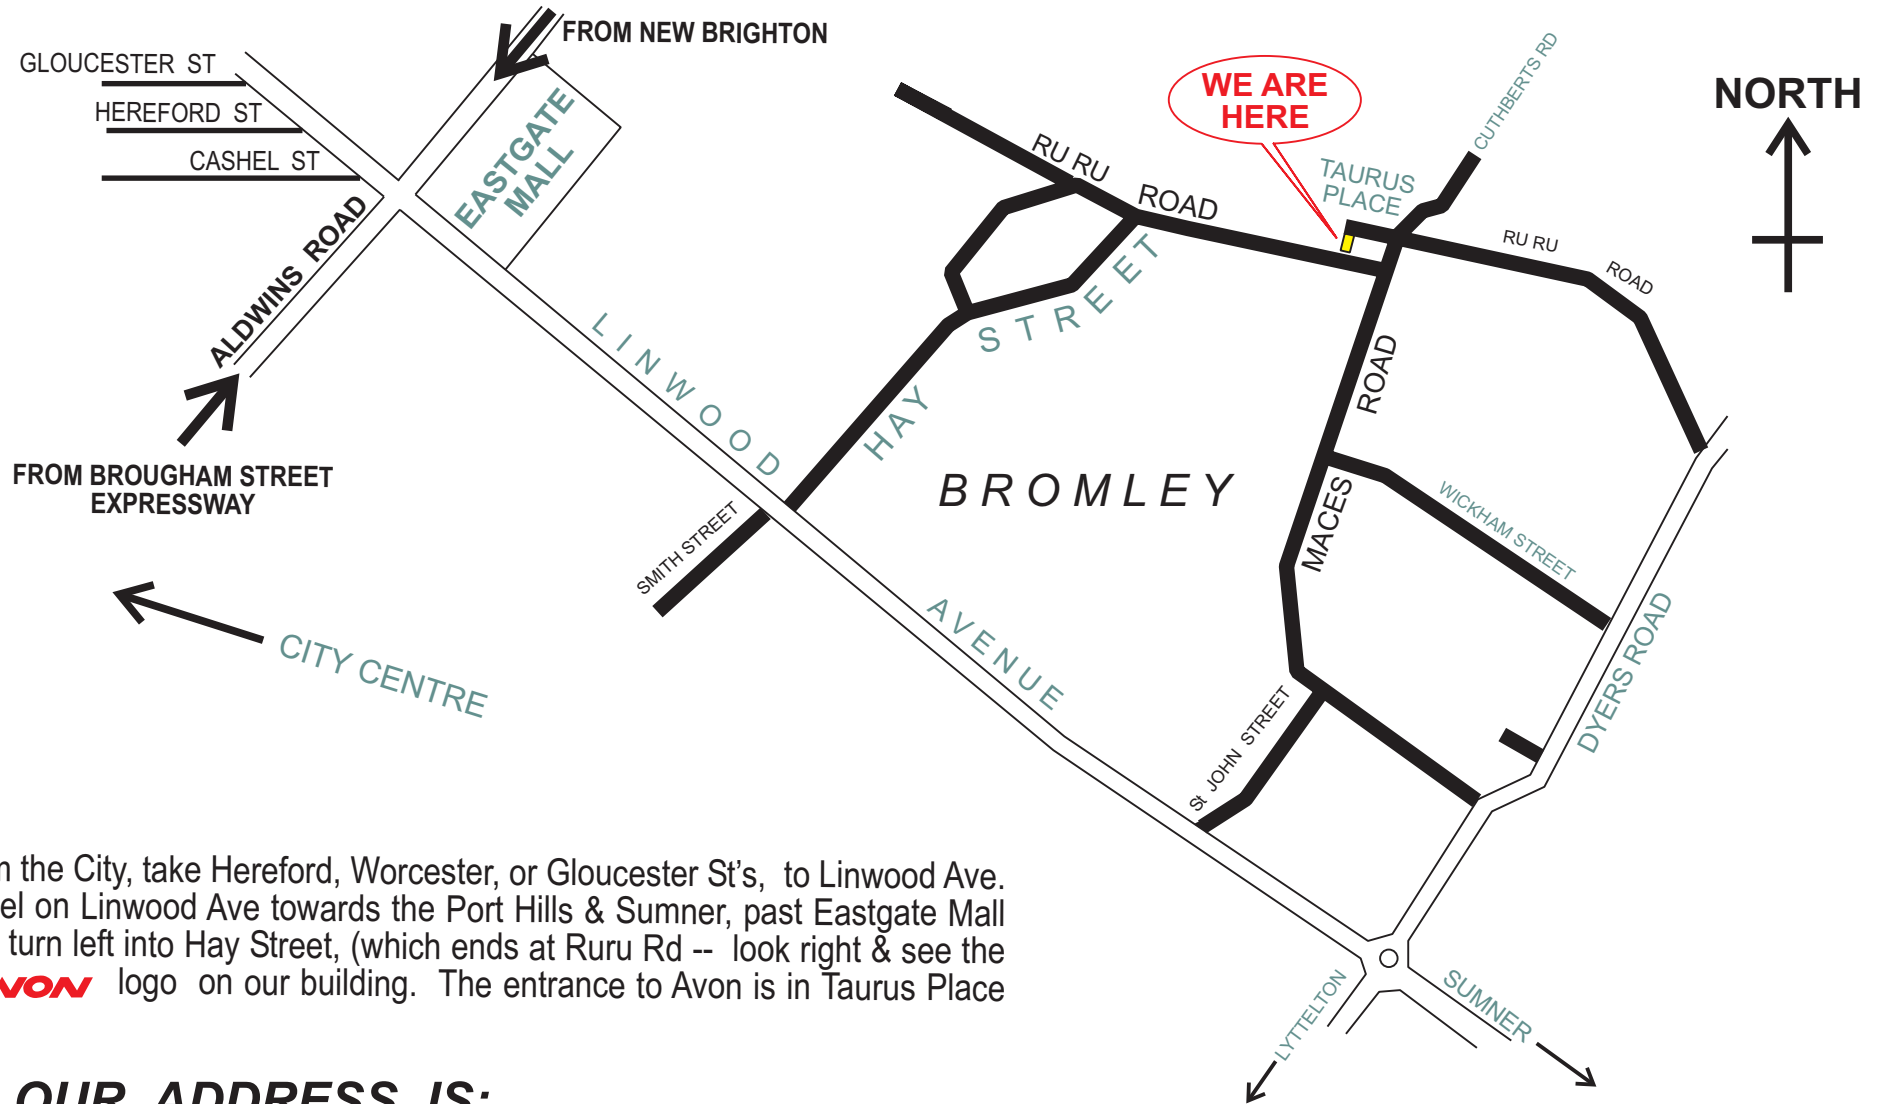

# HOW TO FIND US !!

From the City, take Hereford, Worcester, or Gloucester St's, to Linwood Ave. Travel on Linwood Ave towards the Port Hills & Sumner, past Eastgate Mall then turn left into Hay Street, (which ends at Ruru Rd -- look right & see the **Avon** logo on our building). The entrance to Avon is in Taurus Place