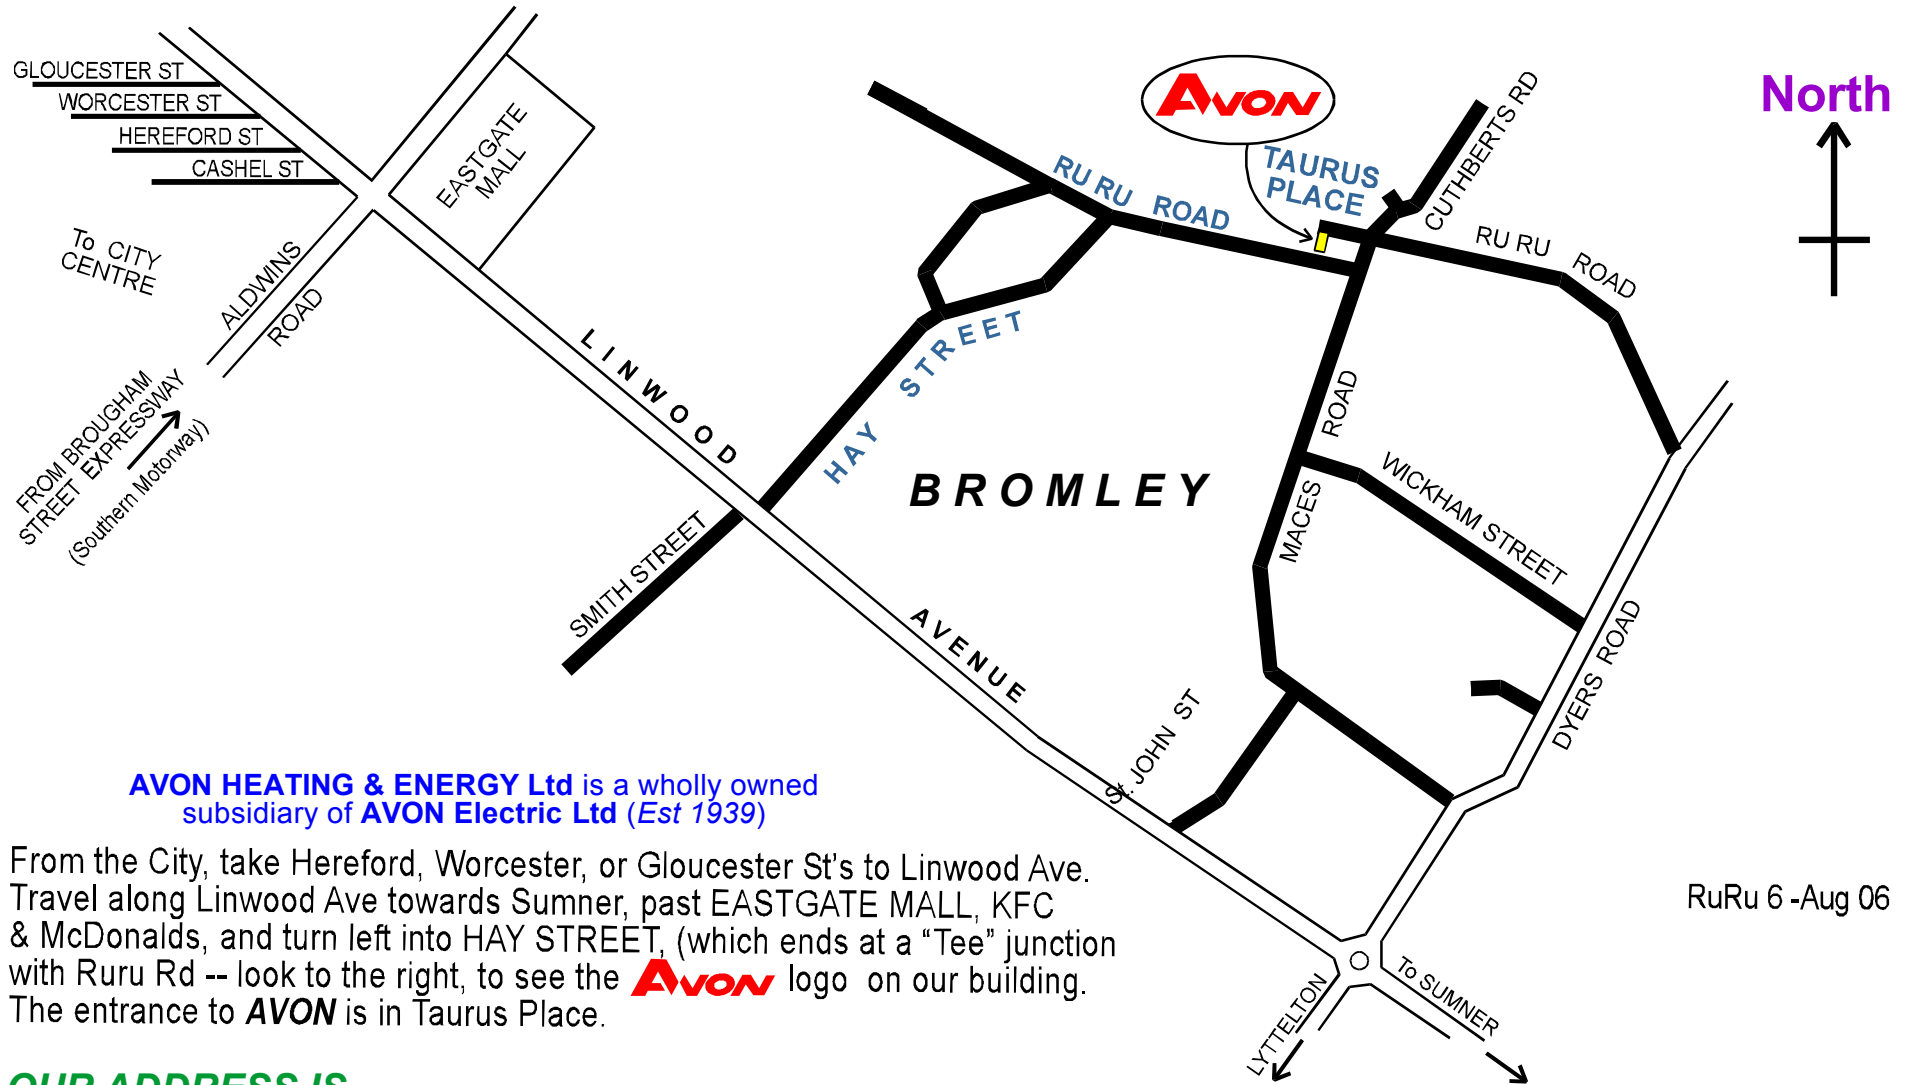

AVON HEATING & ENERGY Ltd.
www.avonheating.co.nz

VISIT OUR SHOWROOM
See & hear the LASER in operation !!

AVON HEATING & ENERGY Ltd is a wholly owned subsidiary of **AVON Electric Ltd** (Est 1939)

From the City, take Hereford, Worcester, or Gloucester St's to Linwood Ave. Travel along Linwood Ave towards Sumner, past EASTGATE MALL, KFC & McDonalds, and turn left into HAY STREET, (which ends at a "Tee" junction with Ruru Rd -- look to the right, to see the **AVON** logo on our building. The entrance to **AVON** is in Taurus Place.

OUR ADDRESS IS.....

25 TAURUS PLACE - PH 0800-379-247 (0800 DRY-AIR) FAX (03) 381-5596
SEE www.avonelectric.co.nz OR www.dryair.co.nz e-mail - avon@netaccess.co.nz

RuRu 6 -Aug 06